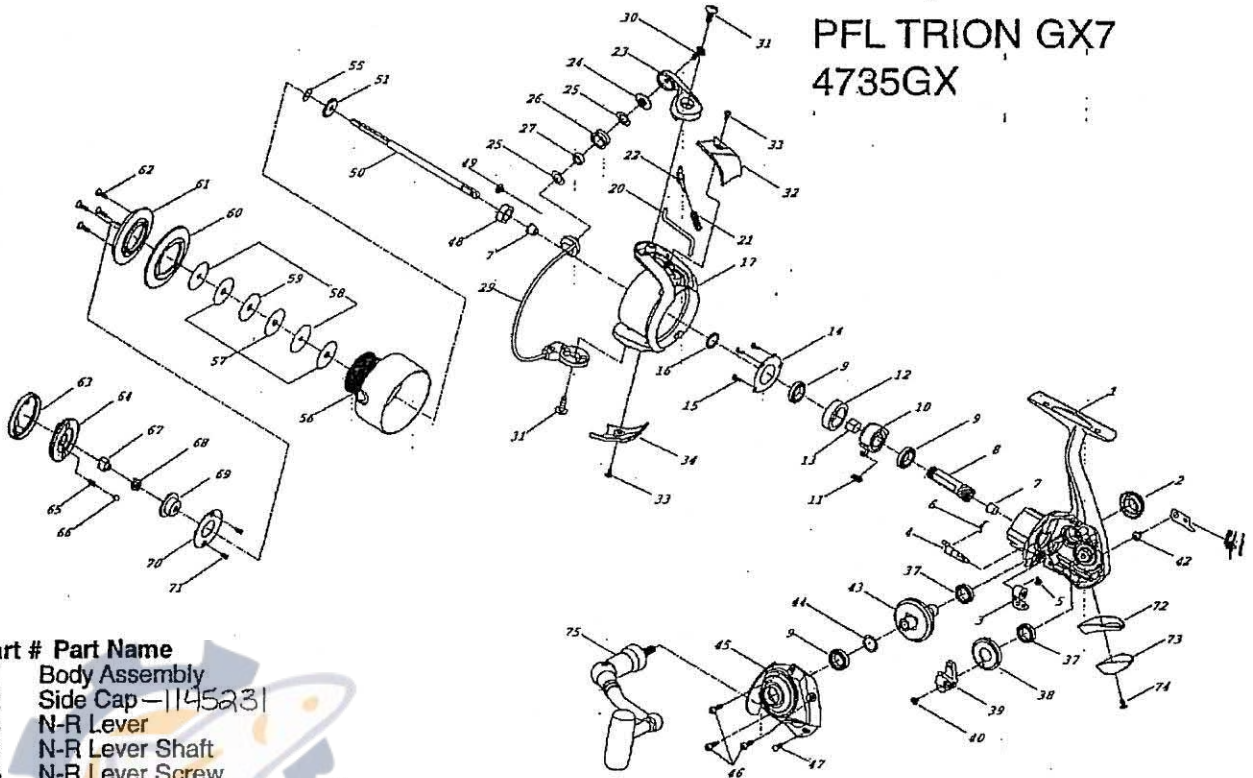

TRION GX7-4735GXFD

PFL TRION GX7  
4735GX

Part # Part Name

- 1 Body Assembly
- 2 Side Cap-1145231
- 3 N-R Lever
- 4 N-R Lever Shaft
- 5 N-R Lever Screw
- 6 N-R Lever Spring-1146737
- 7 Pinion Bearing
- 8 Pinion
- 9 Ball Bearing-1145073
- 10 One-Way Clutch-1145113
- 11 Clutch Spring-1146736
- 12 Bearing Sleeve
- 13 Clutch Sleeve
- 14 Bearing Cover
- 15 Screw
- 16 Clutch Washer
- 17 Rotor
- 20 Trip Plunger
- 21 Bail Arm Spring-1146726
- 22 Bail Arm Guide-1145733
- 23 Bail Arm-1145169
- 24 Line Roller Spacer-1145536
- 25 Line Roller Washer-1146857
- 26 Line Roller-1146120
- 27 Line Roller Bearing-1145085
- 29 Bail Wire Assembly-1144944
- 30 L-Roller Screw
- 31 Bail Arm Screw
- 32 Bail Arm Cover
- 33 Bail Arm Cover Screw
- 34 Bail Holder Cover
- 37 O/S Gear Bearing-1145076
- 38 O/S Gear-1145657
- 39 O/S Slider
- 40 O/S Slider Screw
- 41 O/S Slider Plate
- 42 O/S Slider Plate Screw
- 43 Drive Gear-1145625
- 44 Gear Washer-1146817

Part # Part Name

- 45 Body Cover Assembly
- 46 Coven Screw (A)-1146175
- 47 Cover Screw (B)-1146231
- 48 Rotor Nut-1145780
- 49 Rotor Nut Screw
- 50 Main Shaft
- 51 Click Gear-1146029
- 55 Sheet Washer-1146805
- 56 Spool Assembly-1146508
- 57 Drag Washer-1146853
- 58 D Washer
- 59 Tab Washer
- 60 Spool Lip
- 61 Spool Ring
- 62 Spool Lip Screw
- 63 Drag Knob Ring
- 64 Drag Knob-1145863
- 65 Drag Click Spring
- 66 Drag Click Pin
- 67 Drag Nut
- 68 Drag Spring
- 69 Drag Knob Cover
- 70 Drag Knob Washer
- 71 Drag Knob Screw
- 72 Rear Ring
- 73 Rear Cover
- 74 Rear Cover Screw-1146217
- 75 Handle Arm Assembly-1145418

ReelSchematic